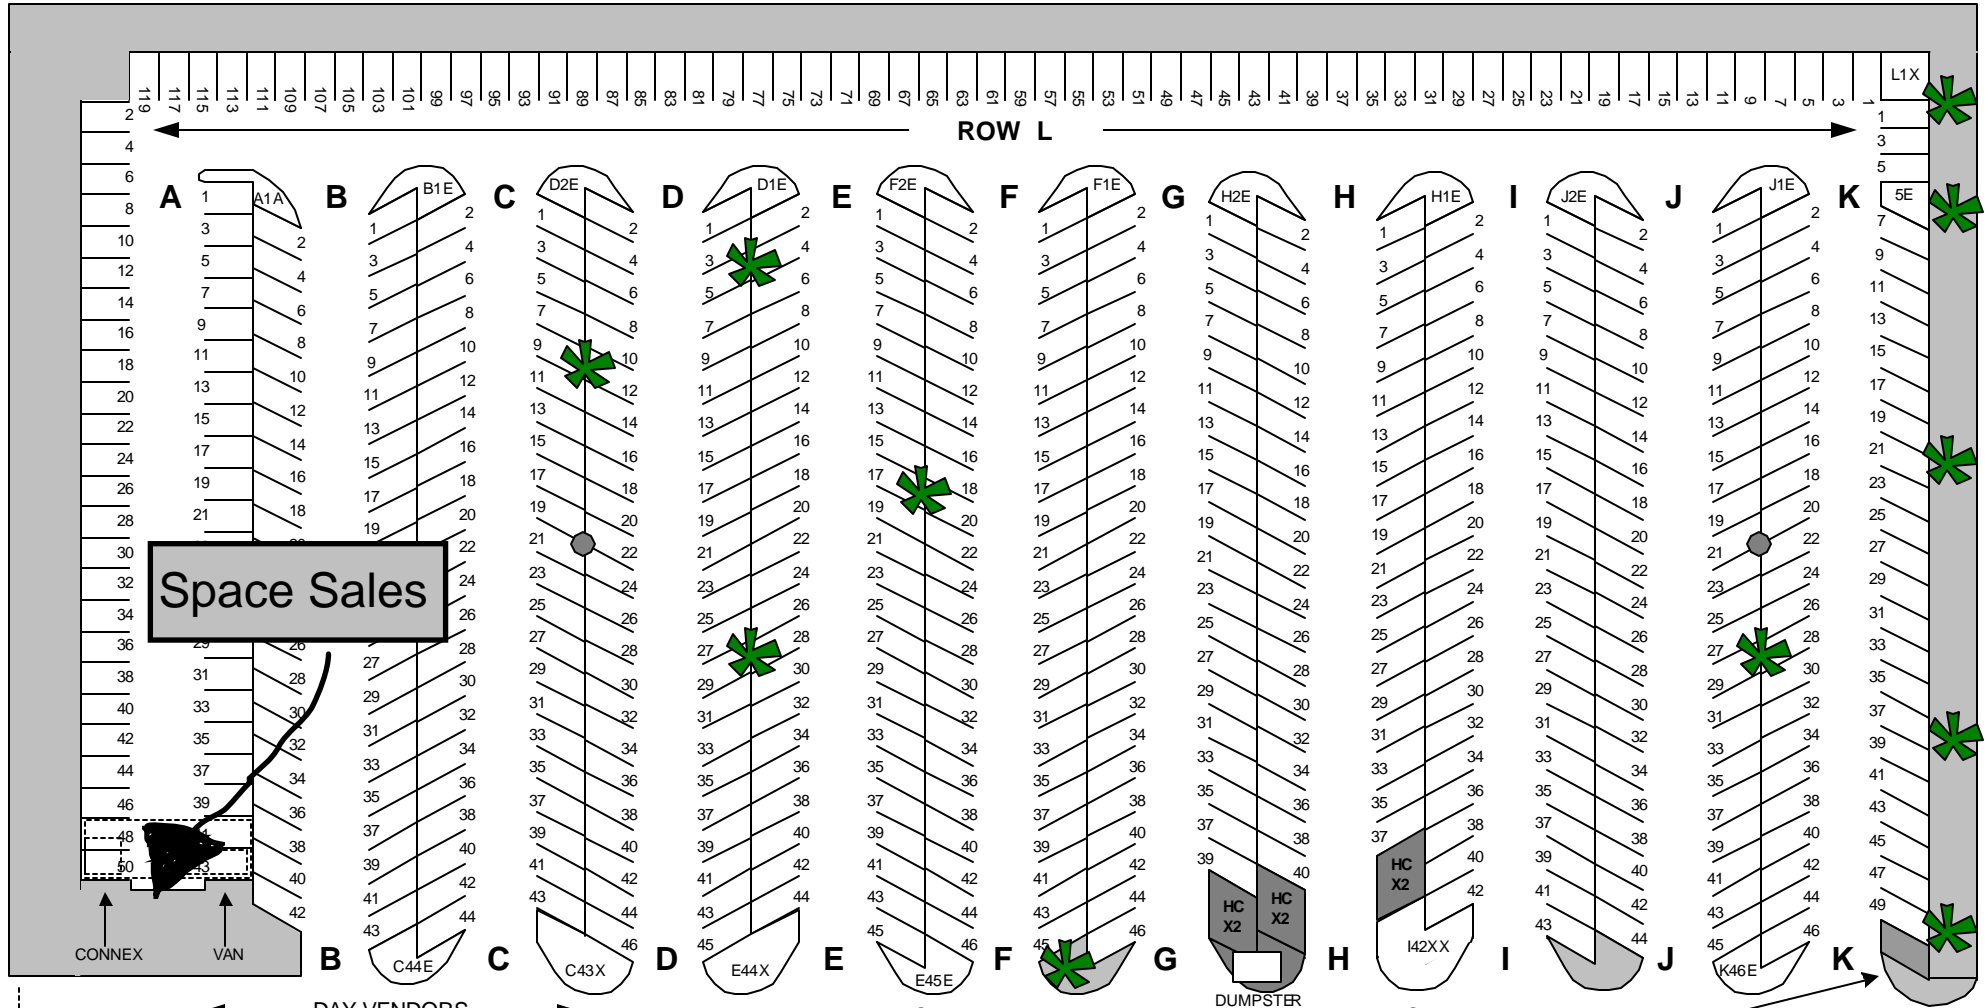

NORTH

AVIATION BLVD

NOTE: DRAWING NOT TO SCALE

SPACE PARK DRIVE

Space Sales

ROW L

TOTAL STALLS = 545
(442 MONTHLY, 103 DAY)

NOTE: DAY VENDORS OCCUPY ROWS A (ODD),
B & C WITH EXCEPTION OF END STALLS

BUILDING R2