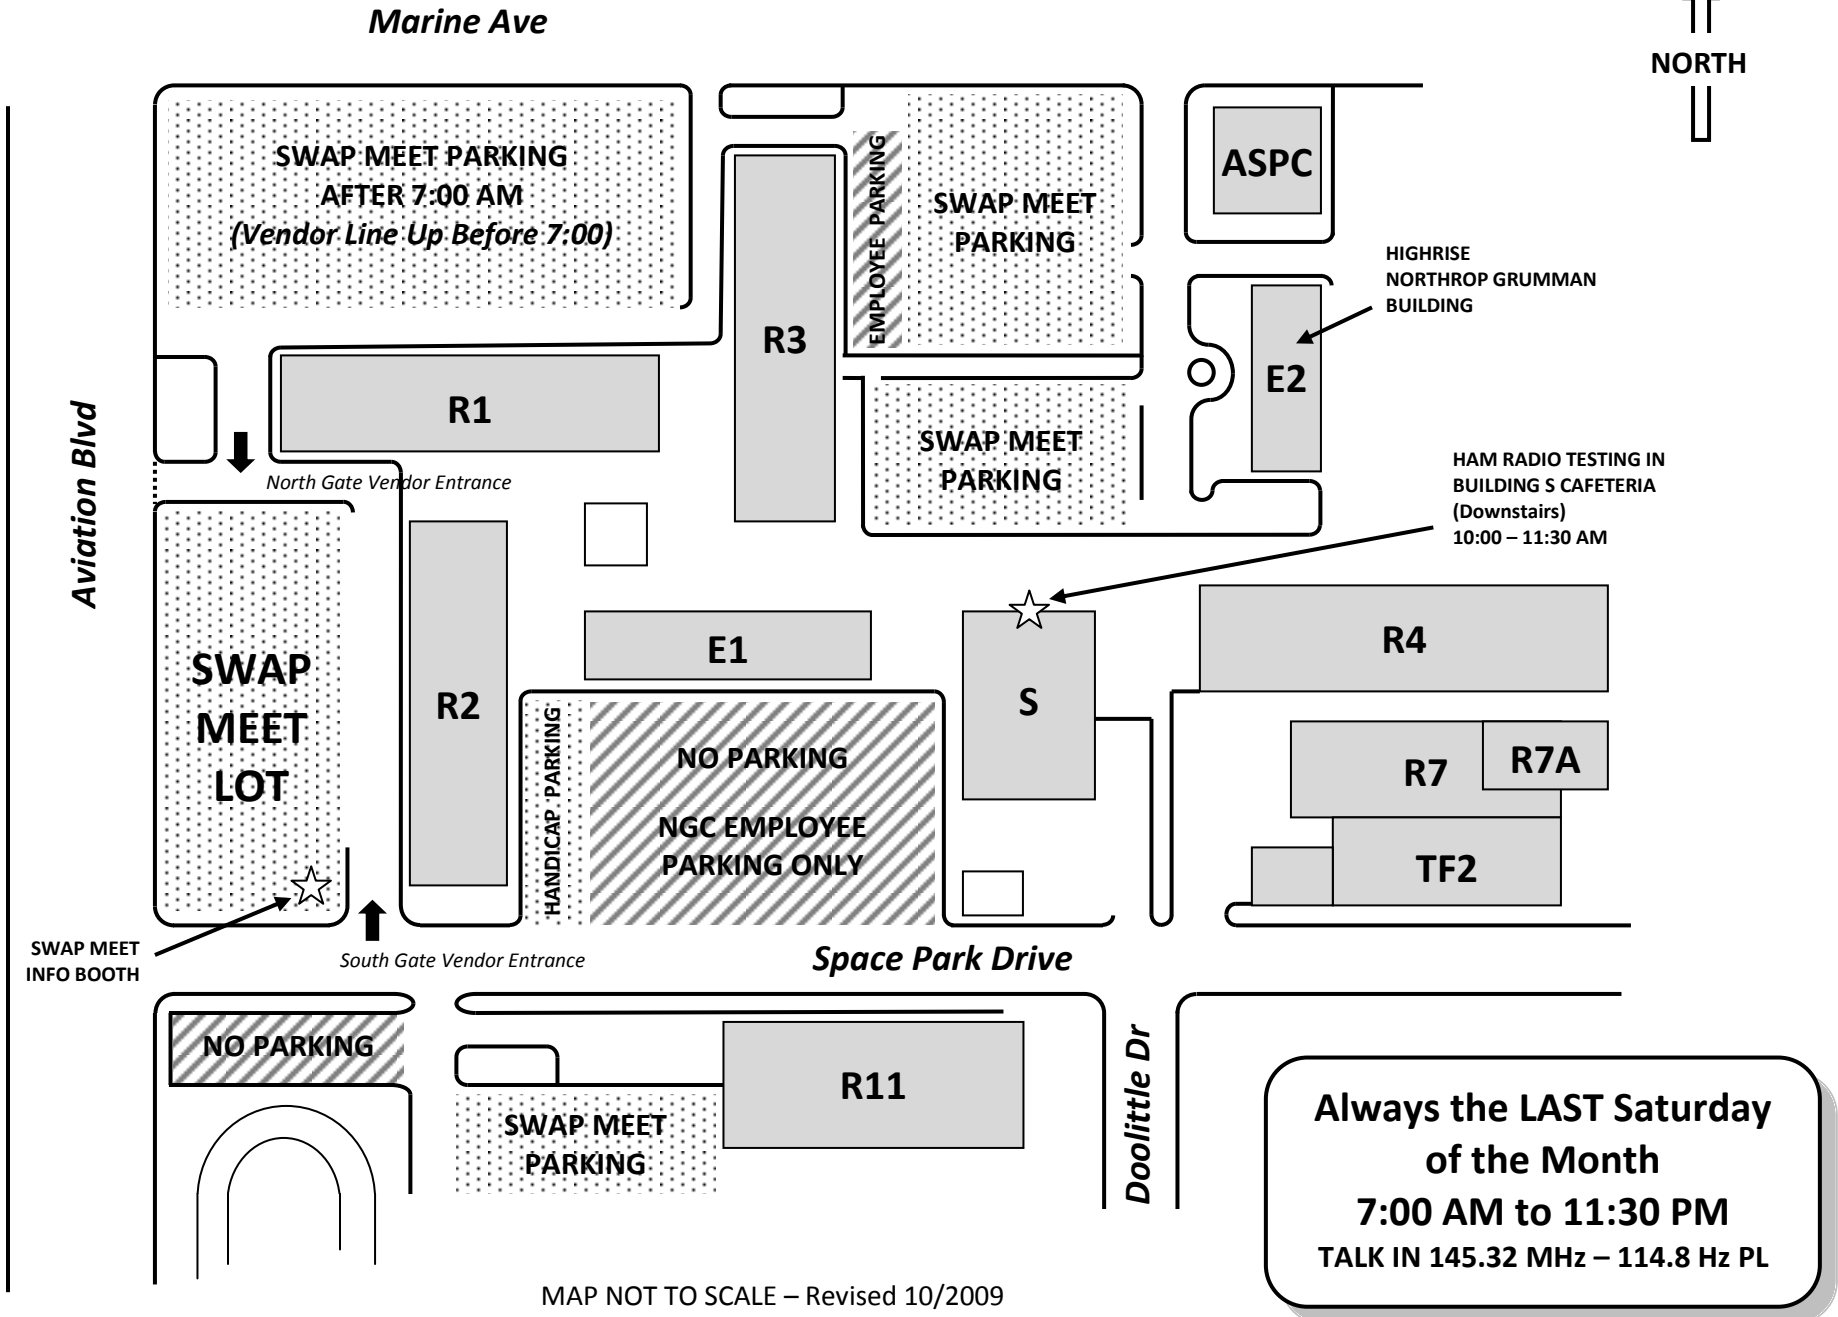

W6TRW AMATEUR RADIO SWAP MEET MAP

MAP NOT TO SCALE - Revised 10/2009

**Always the LAST Saturday
of the Month**
7:00 AM to 11:30 PM
TALK IN 145.32 MHz - 114.8 Hz PL