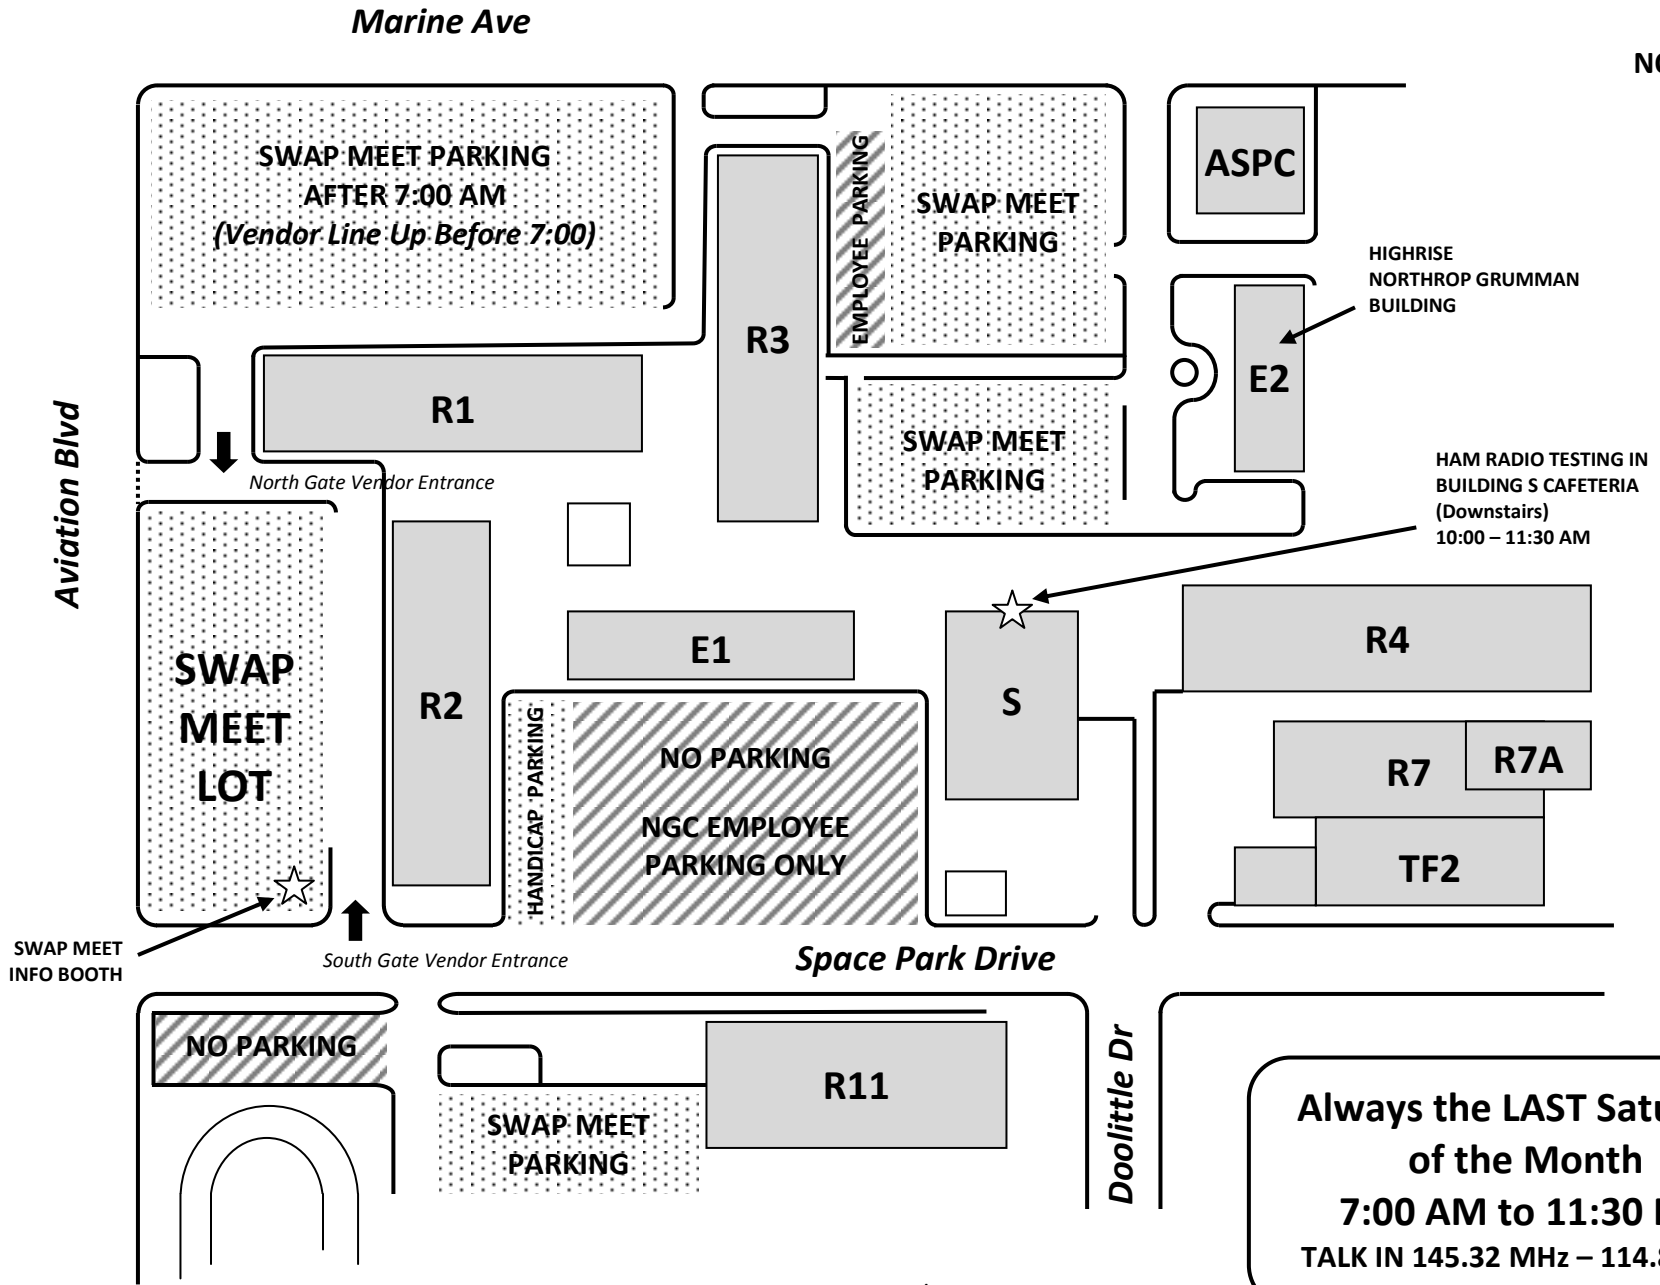

# W6TRW AMATEUR RADIO SWAP MEET MAP

MAP NOT TO SCALE – Revised 10/2009

**Always the LAST Saturday  
of the Month**  
**7:00 AM to 11:30 PM**  
**TALK IN 145.32 MHz – 114.8 Hz PL**